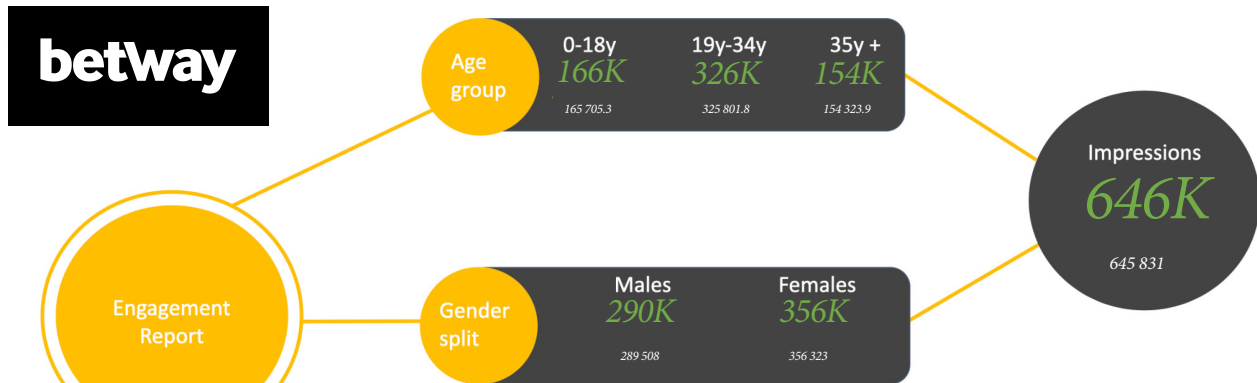

**Campaign Report**  
**Brand: Betway**  
**Reporting Period: May**  
**2024 - GP**

*12 taxis    30 days aired    5175 collective hours*

**Campaign Route Mix**

**(NB: Impressions are based on camera analytics and should be used as averages NOT actual numbers.)**