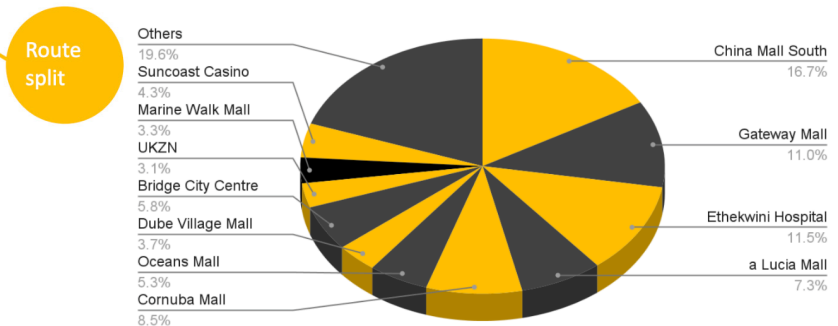

**Campaign Report**  
**Brand: Betway**  
**Reporting Period: May**  
**2024 - GP**

*12 taxis    30 days aired    5175 collective hours*

**Campaign Route Mix**

**(NB: Impressions are based on camera analytics and should be used as averages NOT actual numbers.)**