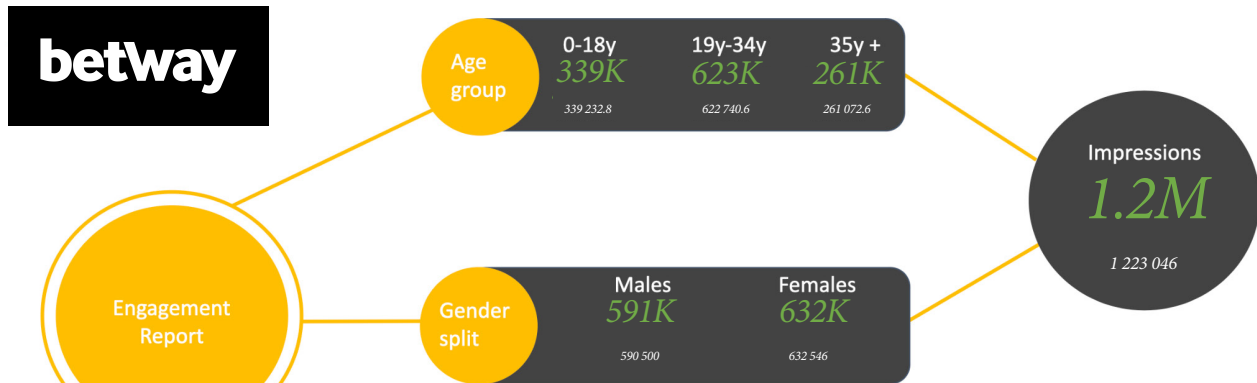

**Campaign Report**  
**Brand: Betway**  
**Reporting Period: May**  
**2024 - GP**

22 taxis    30 days aired    9810 collective hours

Campaign Route Mix

(NB: Impressions are based on camera analytics and should be used as averages NOT actual numbers.)