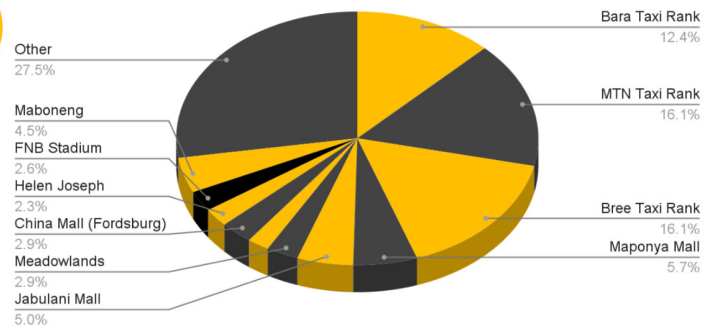

**Campaign Report**  
**Brand: Betway**  
**Reporting Period: May**  
**2024 - GP**

22 taxis    30 days aired    9810 collective hours

Campaign Route Mix

(NB: Impressions are based on camera analytics and should be used as averages NOT actual numbers.)